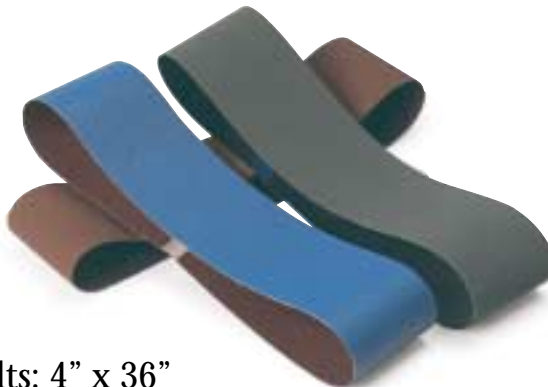

Strips, Rolls, Sheets and Belts

PSA Strips: 3" x 11"
SiC, C-Weight, Wet/Dry
Metallurgical Paper

| GRIT | 3" x 11" Strips PART NO. | PRICE/100 |
|------|-----------------------------|-----------|
| 180 | 3STA180 | XXXX |
| 240 | 3STA240 | XXXX |
| 320 | 3STA320 | XXXX |
| 400 | 3STA400 | XXXX |
| 600 | 3STA600 | XXXX |

Rolls:
SiC, C-Weight, Wet/Dry Metallurgical Paper

All rolls are wrapped around 1/2" paper cores, except 4" rolls which are wrapped around 3-3/8" diameter plastic spools with 1" center holes.

| GRIT | 3" x 75' Rolls | | 3-7/16" x 75' Rolls | | 4" x 150' Rolls | |
|------|----------------|------------|---------------------|------------|-----------------|------------|
| | PART NO. | PRICE/EACH | PART NO. | PRICE/EACH | PART NO. | PRICE/EACH |
| 180 | 3RL180 | XXXX | 3716RL180 | XXXX | 4RL180 | XXXX |
| 240 | 3RL240 | XXXX | 3716RL240 | XXXX | 4RL240 | XXXX |
| 320 | 3RL320 | XXXX | 3716RL320 | XXXX | 4RL320 | XXXX |
| 400 | 3RL400 | XXXX | 3716RL400 | XXXX | 4RL400 | XXXX |
| 600 | 3RL600 | XXXX | 3716RL600 | XXXX | 4RL600 | XXXX |

Sheets: 9" x 11"
SiC, C-Weight, Wet/Dry
Metallurgical Paper

| GRIT | 9" x 11" Sheets PART NO. | PRICE/100 |
|------|-----------------------------|-----------|
| 60 | 9PS60C | XXXX |
| 80 | 9PS80C | XXXX |
| 120 | 9PS120C | XXXX |
| 180 | 9PS180C | XXXX |
| 240 | 9PS240C | XXXX |
| 320 | 9PS320C | XXXX |
| 400 | 9PS400C | XXXX |
| 600 | 9PS600C | XXXX |